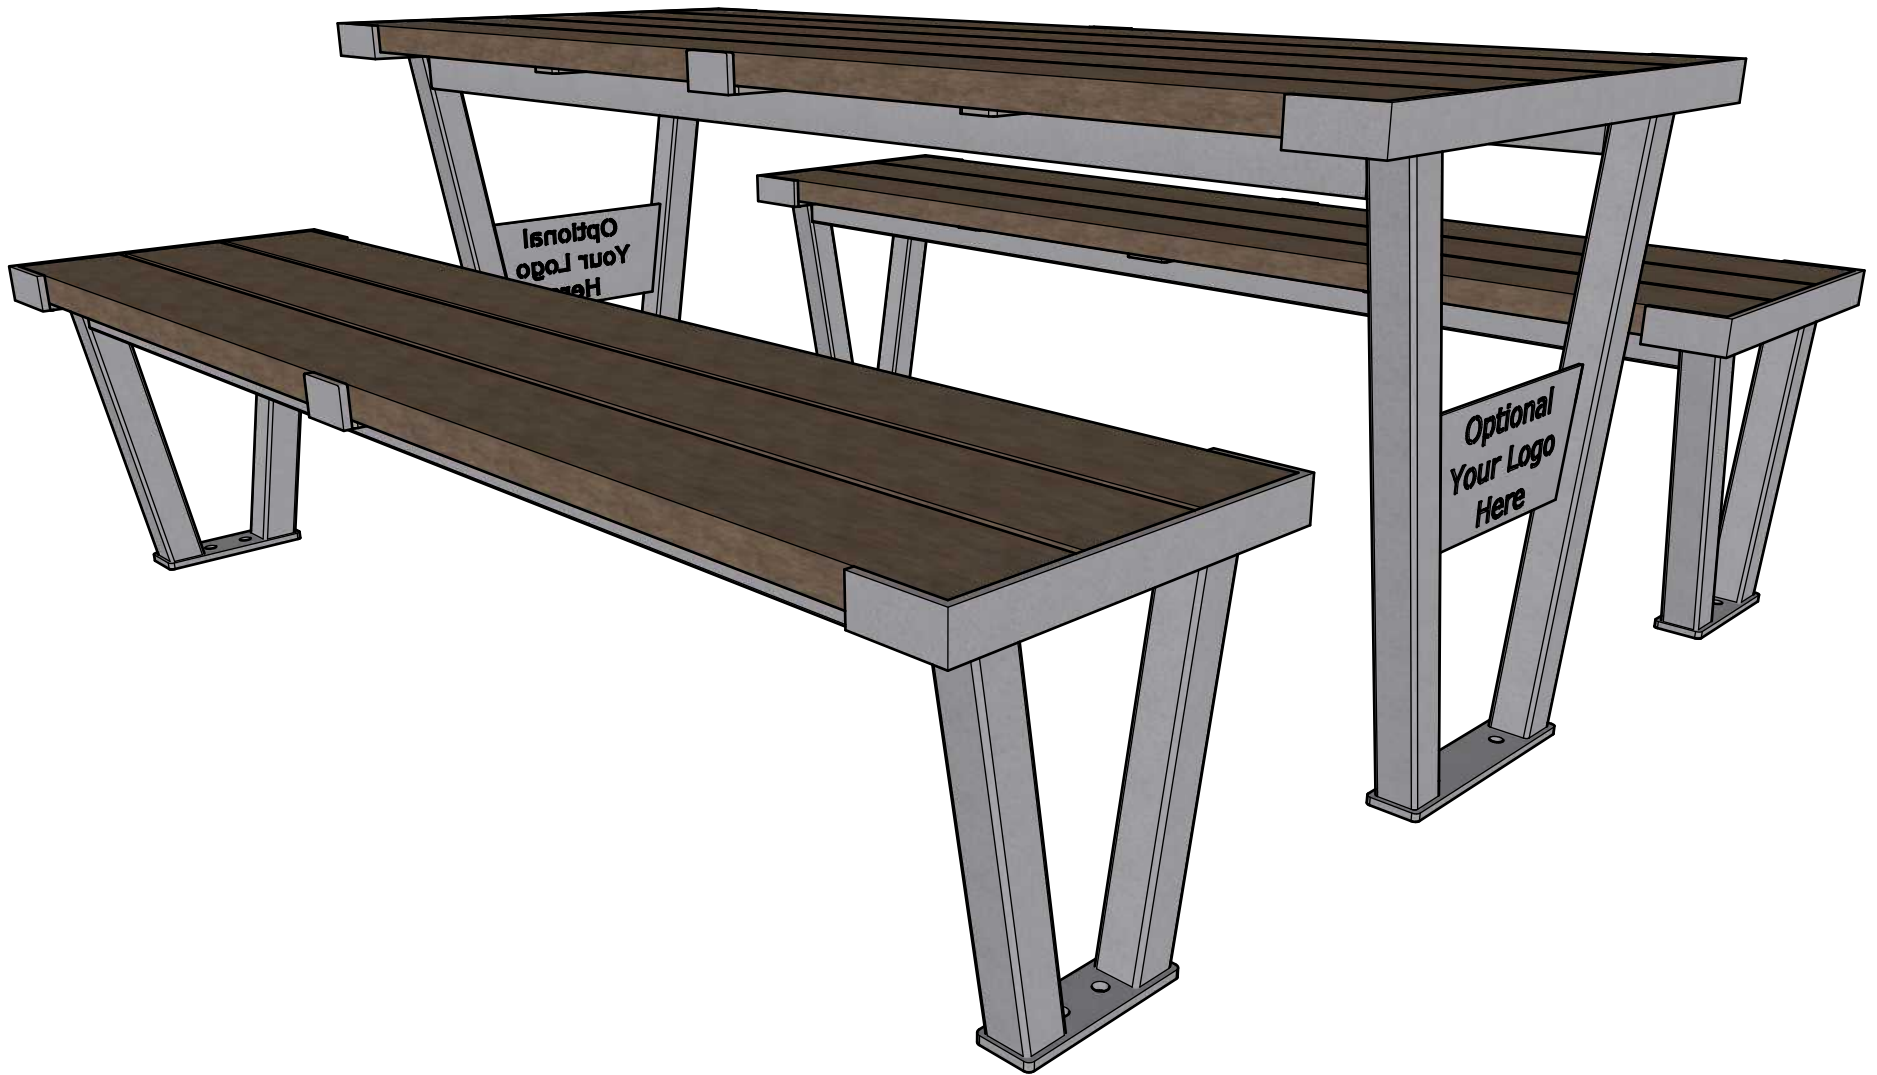

WISHBONE SITE FURNISHINGS

210-27090 GLOUCESTER WAY LANGLEY, BC

DWG. TITLE: VINCENT 6FT PICNIC TABLE

REVISION: 29/04/20 R:00

MATERIAL:
ALUMINUM

DWG. NO.
DWSBBN29042000

DRAWN BY:
GARY PARMAR

PATTERN NO.
N/A

MODEL NO.
VB-6

SCALE:
1:16

SHEET:
1 OF 2

DATE:
29 APR 20

	WISHBONE SITE FURNISHINGS 210-27090 GLOUCESTER WAY LANGLEY, BC			
	DWG. TITLE: VINCENT 6FT PICNIC TABLE REVISION: 29/04/20 R:00			
MATERIAL: ALUMINUM	DWG. NO. DWSBBN29042000	DRAWN BY: GARY PARMAR		
PATTERN NO. N/A	MODEL NO. VB-6	SCALE: AS SHOWN	SHEET: 2 OF 2	DATE: 29 APR 20